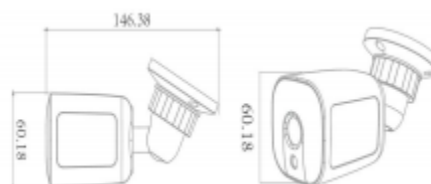

BUZZARDEYE

- ❖ 960P HD IP CAMERA
- ❖ Support H.264 video compression
- ❖ IR cut filter with auto switch for day/night function
- ❖ Support ONVIF2.4, compatible with other manufacturers products
- ❖ IR Distance 20M
- ❖ Adopting 2XHLED IR Leds
- ❖ Fixed lens: 3.6mm lens;
- ❖ Dual glass, no IR diffusion and fog
- ❖ IP66, outdoor installation

Model	BEV-IN13IP-20
Image Sensor	1/4" CMOS 1.3 MEGAPIXEL
Effective Pixels	1280(H) x 960(V)
Video Frame Rate	PAL: 25fps/1080P; NTSC: 30fps/1080P
Electronic Shutter	Auto: PAL 1/50-1/100,000 Sec; NTSC 1/60-1/100,000 Sec
Synchronization	Internal
Minimum Illumination	0.001Lux/F1.2(AGC ON), 0Lux IR on
Video Output	1-channel BNC HD AHD high definition video output
IR distance	20m, Smart IR
IR leds	2xHLED
Day/Night	Auto (ICR) / Color / B/W
Noise Reduction	2-DNR,3D-DNR
Protocol	Support RTSP/FTP/PPPOE/DHCP/DDNS/NTP/UPNP
Day/Night	ICR
Lens	3.6mm
Ingress Protection	IP 66
Power Consumption	Max 4W
Operating Temperature	-30°C ~ +60°C / Less Than 95% RH